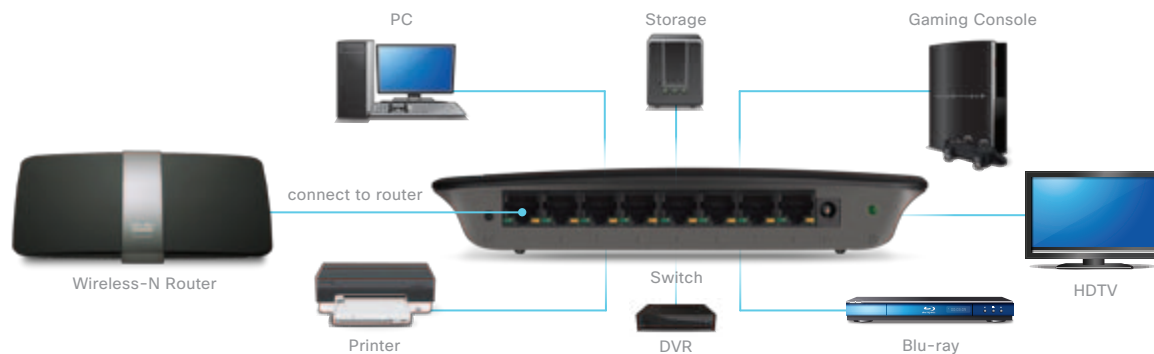

Power Saving

Includes special power saving features for optimal efficiency.

- Auto power-down disables unused ports
- Smart power for short cable runs
- Port status switch to control LED lights

TECHNICAL SPECS