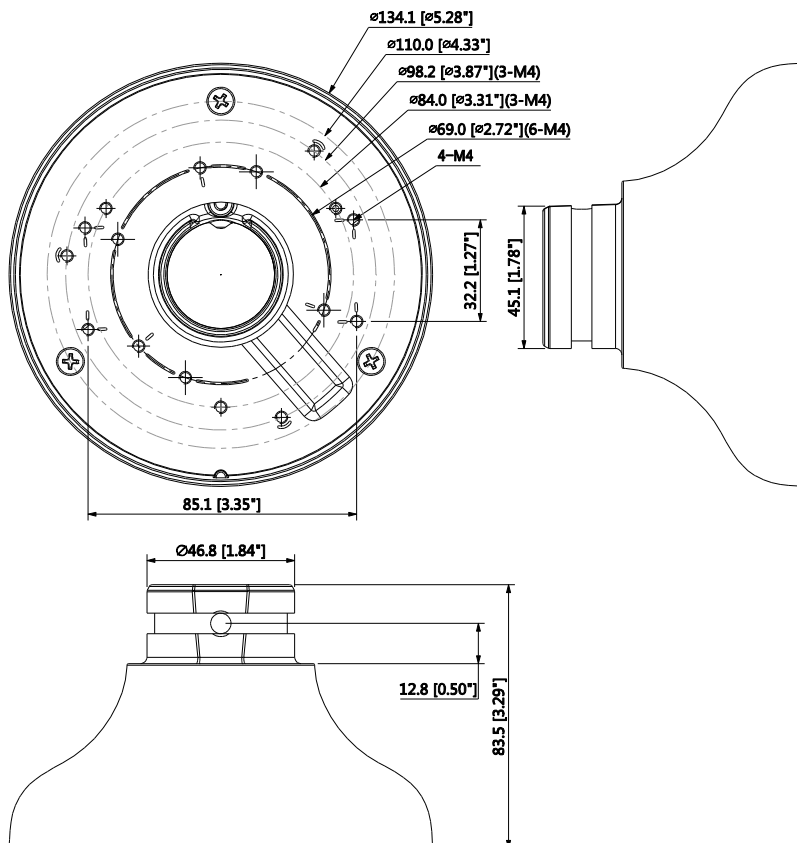

DH-PFA106

Adapter Plate of Mini Dome & Eyeball Camera

Features

- Neat & Integrated design.
- Material: Aluminum.

Technical Specifications

Model	DH-PFA106
General	
Material	Aluminum
Dimension (W x H x D)	Φ134.1mmx83.5mm(Φ5.28"x3.29")
Weight	0.29kg(0.64lb)
Load Bearing	1kg(2.2lb)
Color	White
Operating Temperature	-40°C ~60°C(-40°F ~140°F)
Humidity	<90% RH
Applicable Model	DH-PFB305W, DH-PFB220C

Order Information

Type	Part Number	Description
Camera Mount Series	DH-PFA106	Adapter plate _ Dahua brand
	PFA106	Adapter plate _Neutral, no brand
	DH-PFB305W	Wall mount bracket _ Dahua brand
	PFB305W	Wall mount bracket _Neutral, no brand
	DH-PFB220C	Ceiling mount bracket _ Dahua brand
	DH-PFB220C	Ceiling mount bracket _Neutral, no brand

Dimensions (mm/inch)

Application

Package Information

- Adapter plate *1
- User manual *1
- M4x10 *4
- Wrench *1