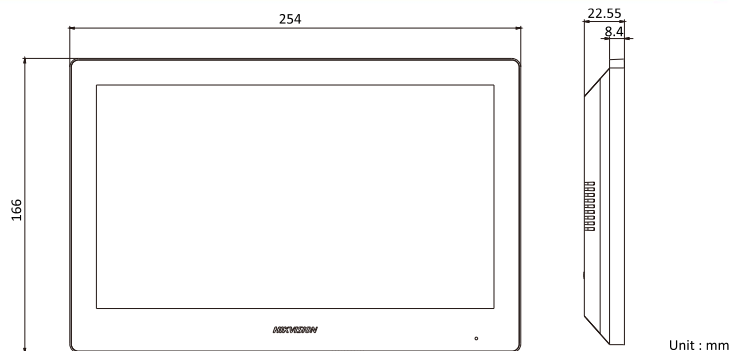

Typical Application

Specification

System parameters	
Memory	128 MB
Flash	32 MB
Operation system	Embedded Linux operation system
Display parameters	
Display screen	10.1-inch colorful TFT screen
Display resolution	1024 × 600
Operation method	Capacitive touch screen
Audio parameters	
Audio input	Built-in omnidirectional microphone
Audio output	Built-in loudspeaker
Audio compression standard	G.711 U
Audio compression rate	64 Kbps
Audio quality	Noise suppression and echo cancellation
Network parameters	
Wired network	10/100 Mbps self-adaptive
Wireless network	Wi-Fi 802.11b/g/n
Network protocol	TCP/IP, SIP, RTSP
Network interface	1 RJ-45 10/100 Mbps self-adaptive
Alarm input	8-ch alarm inputs
Relay output	2
TF card	Max to 32 G, SD 2.0 or lower version
RS-485	1
General	
Power supply	IEEE802.3af, standard PoE 12 VDC/1 A
Power consumption	≤ 6 W
Working temperature	-10 °C to 55 °C (14 °F to 131 °F)
Working humidity	10% to 90%
Material	PC + ABS
Dimensions	254 mm × 166 mm × 22.55 mm (10.0" × 6.5" × 0.89")
Weight	1118 g (with packaging) 660 g (without packaging)

Available Model

DS-KH8520-WTE1

Dimension

Unit : mm

Appearance and Interfaces

No.	Description	No.	Description
1	Screen	5	Loudspeaker
2	Microphone	6	SD Card Slot
3	Debug Port	7	Alarm Terminal
4	Network Interface	8	Power Supply