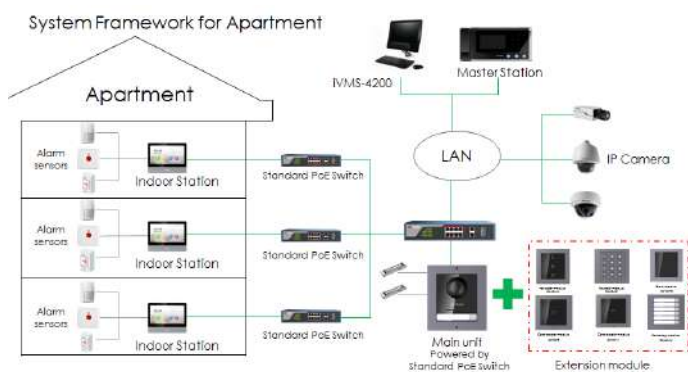

Key Feature

- New UI V2.0: User friendly design
- 10-inch colorful touch screen with resolution 1024 × 600
- Standard PoE
- Stores messages and capture pictures in the TF card
- Remote unlocking via the client software or the mobile client
- Views live videos of door stations and linked cameras
- Supports wireless network

Typical Application

Specification

System parameters	
Memory	128 MB
Flash	32 MB
Operation system	Embedded Linux operation system
Display parameters	
Display screen	10.1-inch colorful TFT screen
Display resolution	1024 × 600
Operation method	Capacitive touch screen
Audio parameters	
Audio input	Built-in omnidirectional microphone
Audio output	Built-in loudspeaker
Audio compression standard	G.711 U
Audio compression rate	64 Kbps
Audio quality	Noise suppression and echo cancellation
Network parameters	
Wired network	10/100 Mbps self-adaptive
Wireless network	Wi-Fi 802.11b/g/n
Network protocol	TCP/IP, SIP, RTSP
Network interface	1 RJ-45 10/100 Mbps self-adaptive
Alarm input	8-ch alarm inputs
Relay output	2
TF card	Max to 32 G, SD 2.0 or lower version
RS-485	1
General	
Power supply	IEEE802.3af, standard PoE 12 VDC/1 A
Power consumption	≤ 6 W
Working temperature	-10 °C to 55 °C (14 °F to 131 °F)
Working humidity	10% to 90%
Material	PC + ABS
Dimensions	254 mm × 166 mm × 22.55 mm (10.0" × 6.5" × 0.89")
Weight	1118 g (with packaging) 660 g (without packaging)