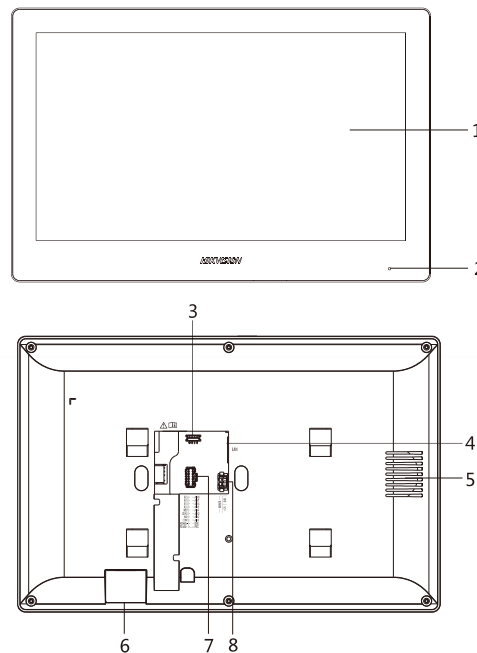

Typical Application

Specification

System parameters	
Memory	128 MB
Flash	32 MB
Operation system	Embedded Linux operation system
Display parameters	
Display screen	10.1-inch colorful TFT screen
Display resolution	1024 × 600
Operation method	Capacitive touch screen
Audio parameters	
Audio input	Built-in omnidirectional microphone
Audio output	Built-in loudspeaker
Audio compression standard	G.711 U
Audio compression rate	64 Kbps
Audio quality	Noise suppression and echo cancellation
Network parameters	
Wired network	10/100 Mbps self-adaptive
Wireless network	Wi-Fi 802.11b/g/n
Network protocol	TCP/IP, SIP, RTSP
Network interface	1 RJ-45 10/100 Mbps self-adaptive
Alarm input	8-ch alarm inputs
Relay output	2
TF card	Max to 32 G, SD 2.0 or lower version
RS-485	1
General	
Power supply	IEEE802.3af, standard PoE 12 VDC/1 A
Power consumption	≤ 6 W
Working temperature	-10 °C to 55 °C (14 °F to 131 °F)
Working humidity	10% to 90%
Material	PC + ABS
Dimensions	254 mm × 166 mm × 22.55 mm (10.0" × 6.5" × 0.89")
Weight	1118 g (with packaging) 660 g (without packaging)

Available Model

DS-KH8520-WTE1

Dimension

Unit : mm

Appearance and Interfaces

No.	Description	No.	Description
1	Screen	5	Loudspeaker
2	Microphone	6	SD Card Slot
3	Debug Port	7	Alarm Terminal
4	Network Interface	8	Power Supply

Accessory

Included

Screw Package

2_KA4×22-SUS

Installation

Surface Mounting

Distributed by

**HIKVISION****Headquarters**