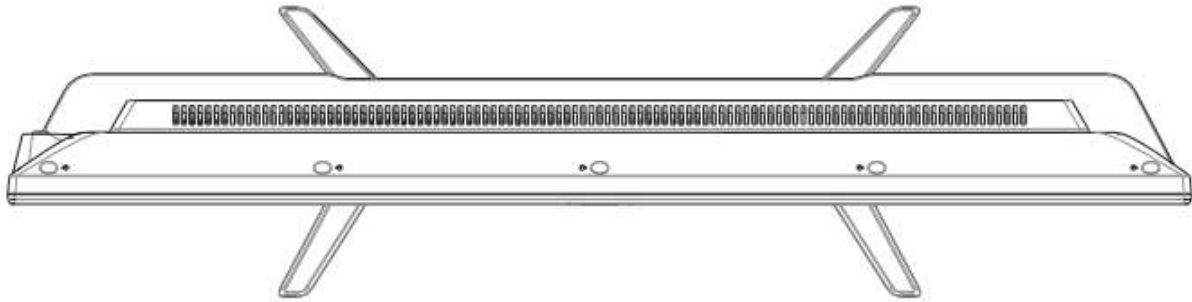

Dimensions (unit: mm)