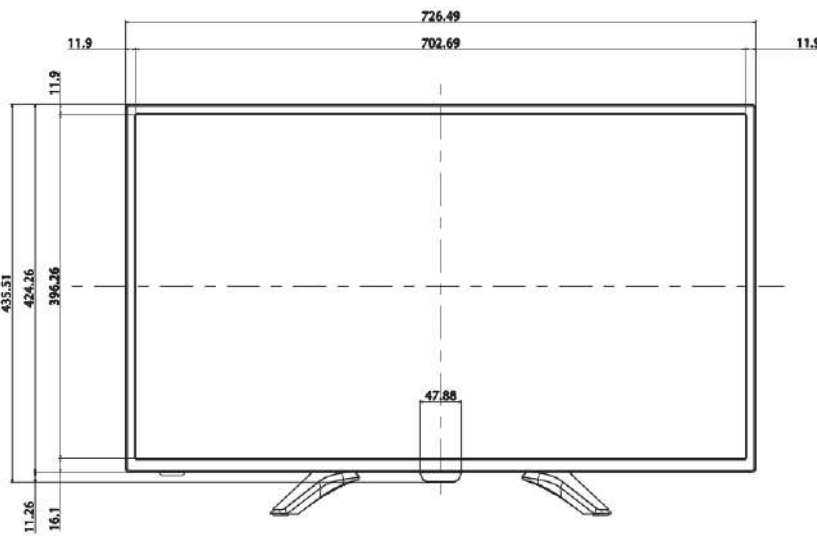

## Specifications

<b>Model</b>	DS-D5032QE	
<b>Backlight</b>	LED Backlight	
<b>Screen Size</b>	31.5 inch	
<b>Pixel Pitch</b>	0.36375mm * 0.36375mm	
<b>Max Resolution</b>	1920 * 1080@60Hz	
<b>Brightness</b>	300 cd/m2(typ.)	
<b>Contrast</b>	1400:1(typ.)	
<b>Response Time</b>	8ms	
<b>Color</b>	16.7M	
<b>Active Area</b>	698.4(H)*392.85 (V) mm	
<b>Viewing Angle</b>	178°(H)/178°(V)	
<b>Interfaces</b>	VGA Input	1
	HDMI Input	1
	Audio Input	1
	RJ45(RS232)	1
<b>Power Supply</b>	AC100~240V,50/60Hz	
<b>Power Consumption</b>	<55W	
<b>Standby Power Consumption</b>	<0.5W	
<b>Loudspeaker</b>	5W*2	
<b>Working Temperature</b>	5°C ~ 40°C	
<b>Working Humidity</b>	20 - 80%RH (No Condensation)	
<b>Storage Temperature</b>	-20°C~ 60°C	
<b>Storage Humidity</b>	10 - 90%RH (No Condensation)	
<b>Color of Casing</b>	Black	
<b>VESA</b>	M4, 100mm*100mm	
<b>Dimensions(W*H*D)</b>	727mm*474mm*64mm(with base)/727mm*424mm*64mm	
<b>Packing Dimensions(W*H*D)</b>	804mm*500mm*136 mm	
<b>Gross Weight</b>	6.763Kg	
<b>Net Weight</b>	5.09Kg	
<b>Accessories</b>	Power Cord	*1
	Battery	*1
	Remote Control	*1
	User Manual	*1
<b>Bracket</b>	Pedestal	*1
	Wall Mount	Optional
<b>*Note</b>	All specifications mentioned above are subject to the actual product	

## Dimensions (unit: mm)

Distributed by