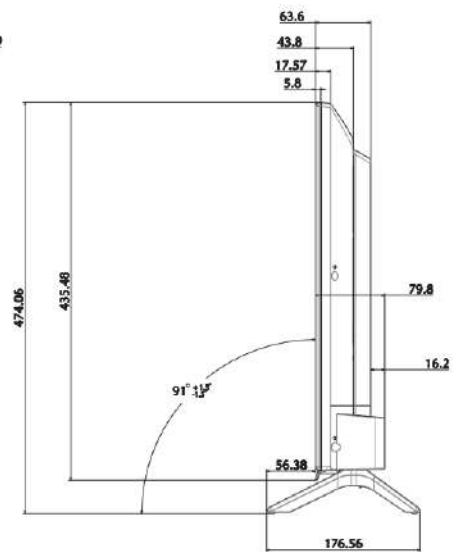

### Interfaces

NO.	Description
1	RJ45 RS232
2	HDMI In
3	VGA In
4	Audio In

## Specifications

<b>Model</b>	DS-D5032QE	
<b>Backlight</b>	LED Backlight	
<b>Screen Size</b>	31.5 inch	
<b>Pixel Pitch</b>	0.36375mm * 0.36375mm	
<b>Max Resolution</b>	1920 * 1080@60Hz	
<b>Brightness</b>	300 cd/m2(typ.)	
<b>Contrast</b>	1400:1(typ.)	
<b>Response Time</b>	8ms	
<b>Color</b>	16.7M	
<b>Active Area</b>	698.4(H)*392.85 (V) mm	
<b>Viewing Angle</b>	178°(H)/178°(V)	
<b>Interfaces</b>	VGA Input	1
	HDMI Input	1
	Audio Input	1
	RJ45(RS232)	1
<b>Power Supply</b>	AC100~240V,50/60Hz	
<b>Power Consumption</b>	<55W	
<b>Standby Power Consumption</b>	<0.5W	
<b>Loudspeaker</b>	5W*2	
<b>Working Temperature</b>	5°C ~ 40°C	
<b>Working Humidity</b>	20 - 80%RH (No Condensation)	
<b>Storage Temperature</b>	-20°C~ 60°C	
<b>Storage Humidity</b>	10 - 90%RH (No Condensation)	
<b>Color of Casing</b>	Black	
<b>VESA</b>	M4, 100mm*100mm	
<b>Dimensions(W*H*D)</b>	727mm*474mm*64mm(with base)/727mm*424mm*64mm	
<b>Packing Dimensions(W*H*D)</b>	804mm*500mm*136 mm	
<b>Gross Weight</b>	6.763Kg	
<b>Net Weight</b>	5.09Kg	
<b>Accessories</b>	Power Cord	*1
	Battery	*1
	Remote Control	*1
	User Manual	*1
<b>Bracket</b>	Pedestal	*1
	Wall Mount	Optional
<b>*Note</b>	All specifications mentioned above are subject to the actual product	

## Dimensions (unit: mm)

Distributed by