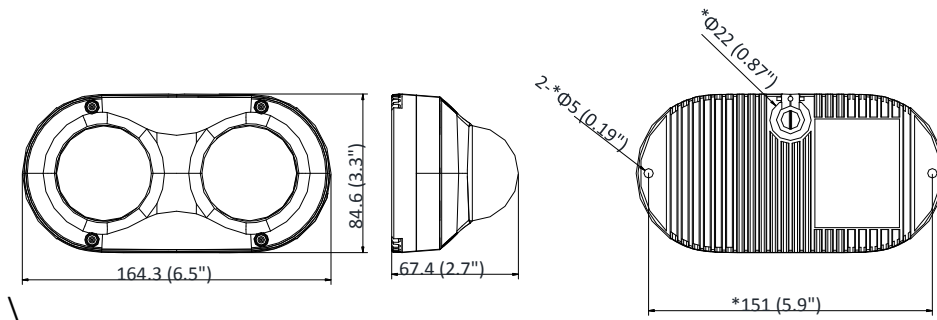

Dimension

Unit: mm(inch)

Accessory

▪ **Optional**

DS-1280ZJ-DE7 Junction Box	DS-1270ZJ-DE7 Adapter Cap