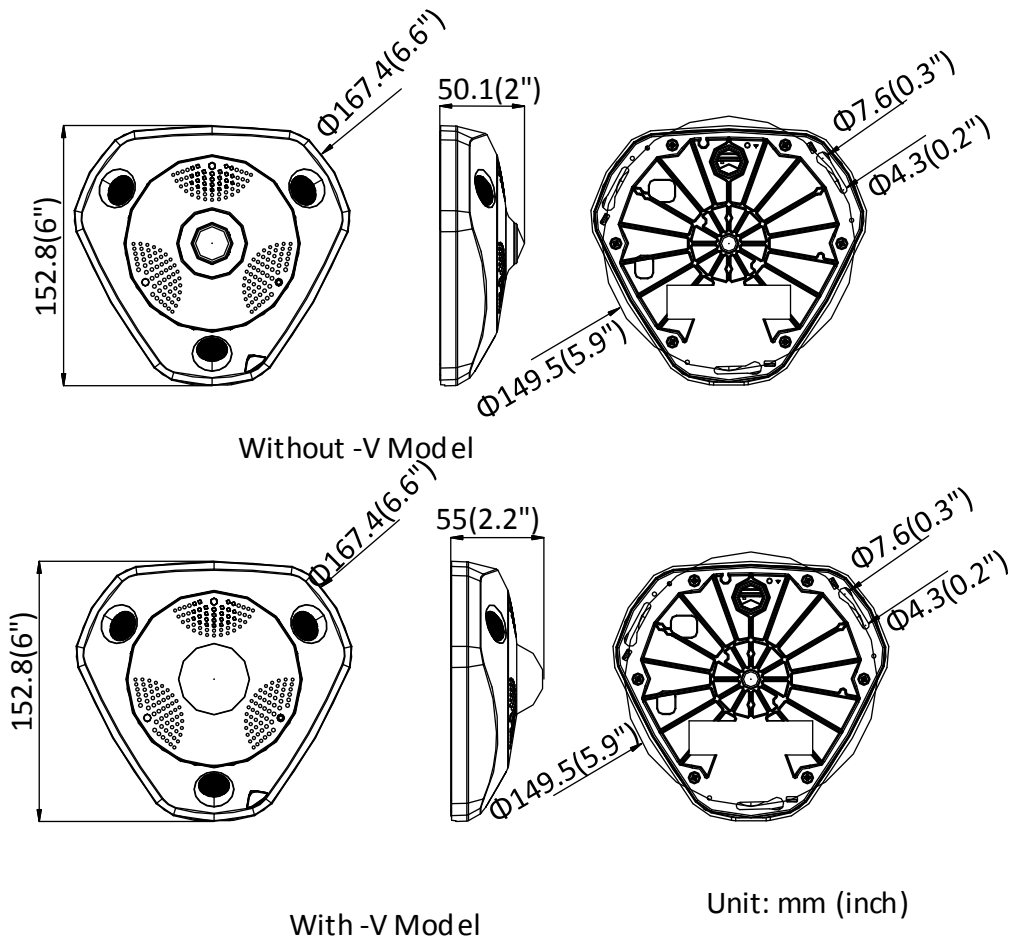

Dimensions

Accessories