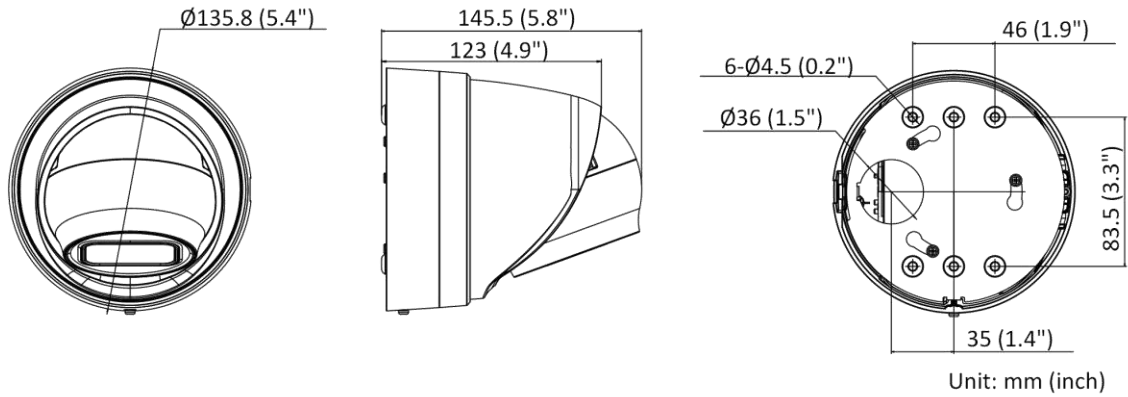

DS-2CD2H86G2-IZS (2.8 to 12 mm)

▪ **Dimension**

▪ **Accessory**

▪ **Optional**

DS-1476ZJ-SUS Corner Mount	DS-1473ZJ-135B Wall Mount	DS-1475ZJ-SUS Vertical Pole Mount	DS-1473ZJ-135 Wall Mount	DS-1471ZJ-135 Pendant Mount