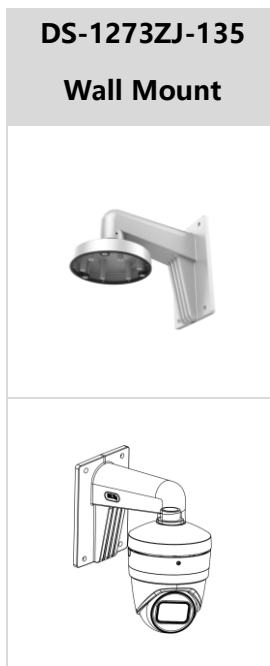

▪ **Available Model**

DS-2CD2H86G2-IZS (2.8 to 12 mm)

▪ **Dimension**

▪ **Accessory**

▪ **Optional**

Distributed by

**HIKVISION®****Headquarters**

No.555 Qianmo Road, Binjiang District,
Hangzhou 310051, China
T +86-571-8807-5998
overseasbusiness@hikvision.com