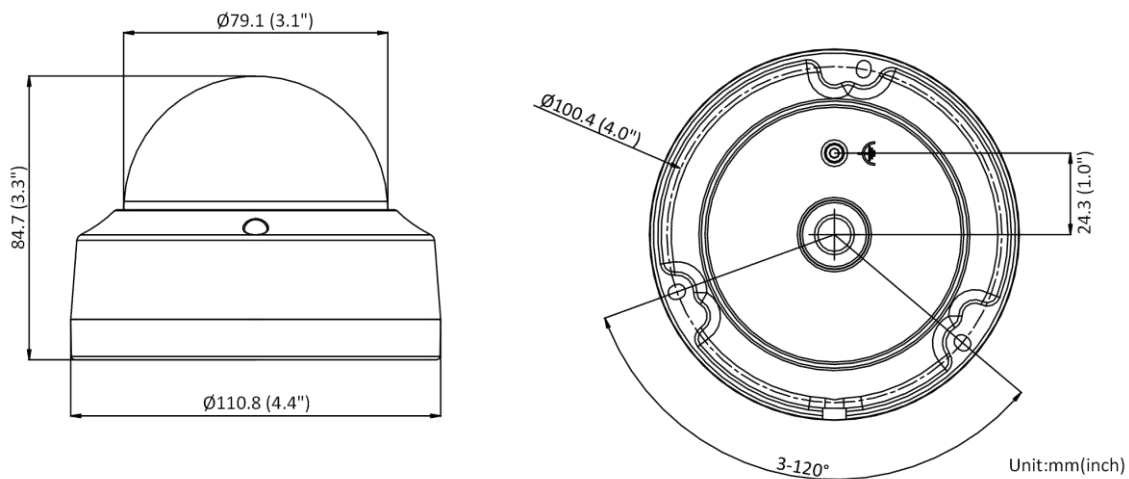

Deep Learning Function	
Perimeter Protection	Line crossing detection, intrusion detection Supports human and vehicle targets classification
General	
Linkage Method	Upload to FTP/memory card/NAS, notify surveillance center, trigger recording, trigger capture, send email
Camera Material	Aluminum alloy body Bubble: plastic
Camera Dimension	Ø110.8 mm × 84.7 mm (Ø4.4" × 3.3")
Package Dimension	134 mm × 134 mm × 108 mm (5.3" × 5.3" × 4.3")
Camera Weight	Approx. 520 g (1.1 lb.)
With Package Weight	Approx. 720 g (1.6 lb.)
Storage Conditions	-30 °C to 60 °C (-22 °F to 140 °F). Humidity 95% or less (non-condensing)
Startup and Operating Conditions	-30 °C to 60 °C (-22 °F to 140 °F). Humidity 95% or less (non-condensing)
Web Client Language	33 languages English, Russian, Estonian, Bulgarian, Hungarian, Greek, German, Italian, Czech, Slovak, French, Polish, Dutch, Portuguese, Spanish, Romanian, Danish, Swedish, Norwegian, Finnish, Croatian, Slovenian, Serbian, Turkish, Korean, Traditional Chinese, Thai, Vietnamese, Japanese, Latvian, Lithuanian, Portuguese (Brazil), Ukrainian
General Function	Anti-flicker, heartbeat, password reset via email, pixel counter
Firmware Version	V5.5.113
Software Reset	Yes
Power Consumption and Current	12 VDC, 0.5 A, max. 6 W PoE (802.3af, 36 V to 57 V), 0.25 A to 0.15 A, max. 7.5 W
Power Supply	12 VDC ± 25%, reverse polarity protection PoE: 802.3af, Class 3
Power Interface	Ø5.5 mm coaxial power plug
Approval	
EMC	FCC (47 CFR Part 15, Subpart B); CE-EMC (EN 55032: 2015, EN 61000-3-2: 2014, EN 61000-3-3: 2013, EN 50130-4: 2011 +A1: 2014); RCM (AS/NZS CISPR 32: 2015); IC (ICES-003: Issue 6, 2016); KC (KN 32: 2015, KN 35: 2015)
Safety	UL (UL 60950-1); CB (IEC 60950-1:2005 + Am 1:2009 + Am 2:2013); CE-LVD (EN 60950-1:2005 + Am 1:2009 + Am 2:2013);
Environment	CE-RoHS (2011/65/EU); WEEE (2012/19/EU); Reach (Regulation (EC) No 1907/2006)
Protection	IP67 (IEC 60529-2013), IK10 (IEC 62262: 2002)

## Dimension