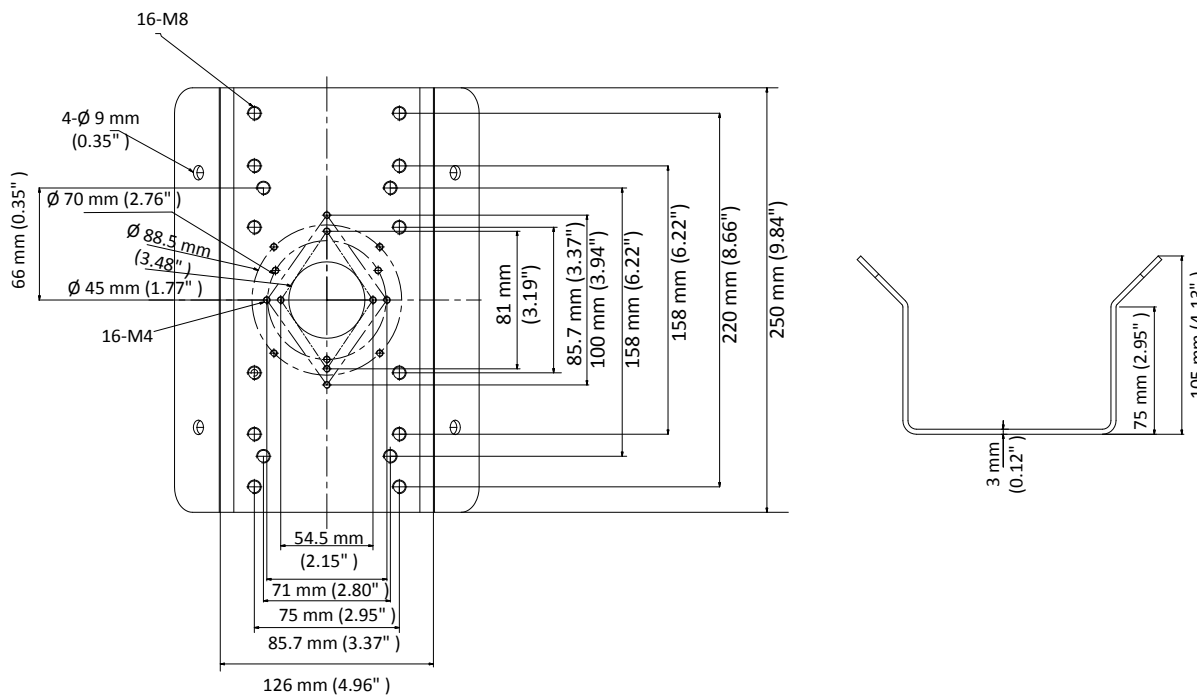

DS-1276ZJ-SUS

Corner Mount

Feature

- Stainless steel with surface spray treatment
- One piece stainless steel formation ensures the reliable structure
- Expand camera's field of view

Dimension

Available Model

DS-1276ZJ-SUS

Parameter

Model	DS-1276ZJ-SUS
Parameters	Corner Mount
Appearance	Hikvision White
Material	Stainless Steel
Dimension	126 mm × 105 mm × 250 mm (4.96" × 4.13" × 9.84")
Weight	1990 g (4.39 lb.)

Note

- The mount should be installed on the flat surface.
- The waterproof rubber is necessary for the outdoor application.
- The wall must be capable of supporting at least 3 times as much as the total weight of the camera, and the mount.
- The mount's maximum load capacity is 10 kg (22 lb.).