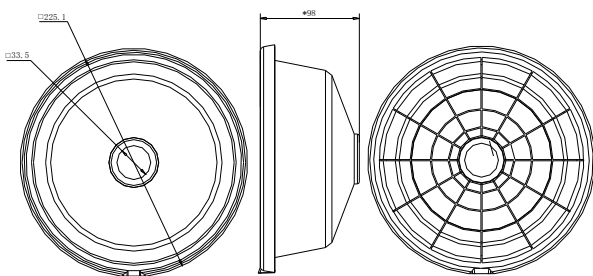

DS-1253ZJ-L

Rain Shade for Outdoor Dome Camera

Features:

- Water chute design for preventing rainwater from flowing to camera housing;
- Prevent direct sunlight and improve image quality;
- Rain protection and six-level windproof;
- Weaken the possibility of freezing;
- Match up with wall mount(DS-1273ZJ series)

Dimension:

Order Model:

DS-1253ZJ-L

Parameter:

Model	DS-1253ZJ-L
Parameters	Rain Shade for Outdoor Dome Camera
Appearance	Hikvision White
Material	PP+30%GF
Dimension	Φ 225.1×98mm
Weight	198g

Notice:

- The rain shade should be installed on flat wall
- The wall must be capable of supporting over 3 times as much as the total weight of the camera and accessory.

Note: The actual dome camera may vary from the picture above.