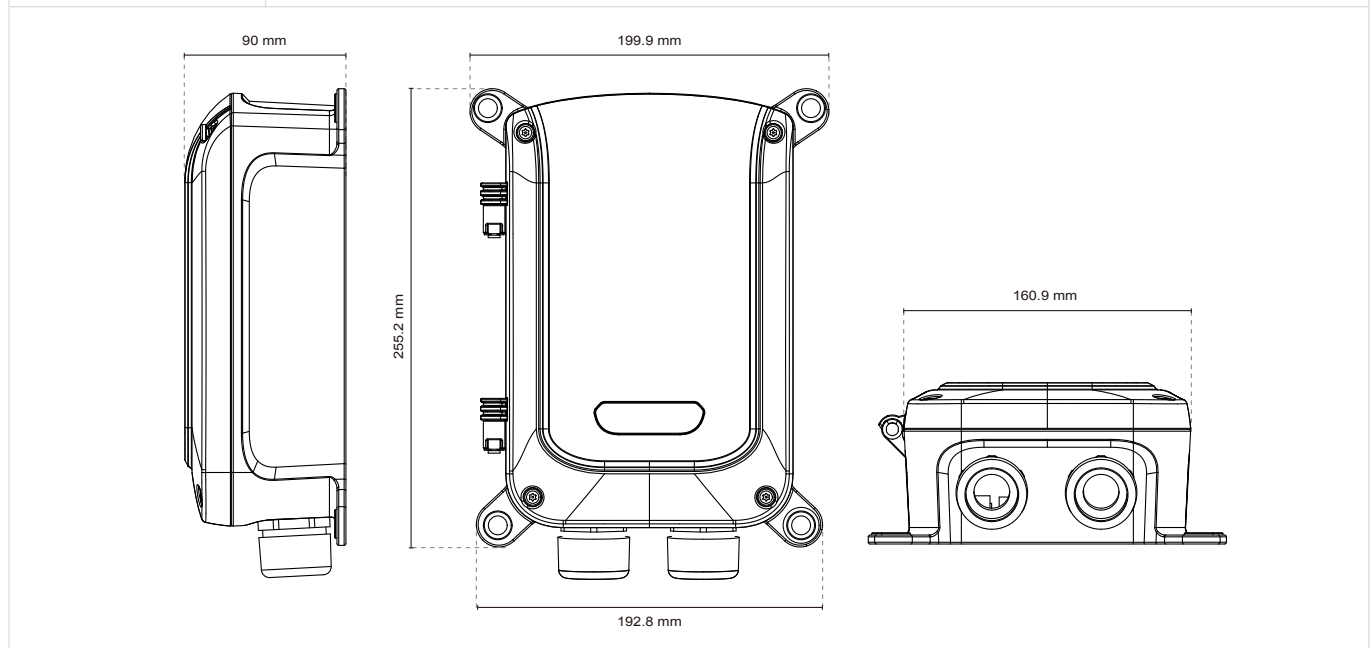

JB-100

Junction Box

Technical Specifications

Model	JB-100
Construction	Aluminum + SPCC
Dimensions (L x W x H)	255.2 x 199.9 x 130 mm
Weather Rating	IP67
Vandal Proof	IK10
Inner Dimensions	170 x 140 x 66 mm
Color	White
Max. Load	10 KG
Weight	2.02 KG
Connectors	PF 3/4"x2 + M25x1
Supported Models	Camera Housing:A10/P20/A50/P60 Series Mount Bracket : BK-100, BK-101 Pole Mount:AT-100,AT-101 Corner Mount : AT-200 Surge:SD-101

PB-024-1AC

Outdoor Power Box

Technical Specifications

Model	PB-024-1AC
Construction	Aluminum
Dimensions (L x W x H)	255.2 x 199.9 x 90 mm
Input Power	115/230VAC
Output Power	24VAC/6A
Weather Rating	IP67
Vandal Proof	IK10
Color	White
Weight	3.35 KG
Connectors	PF 3/4"x1 + M25x1
Operating Temperature	-40°C ~ 60°C (-40°F ~ 140°F)
Storage Temperature	-40°C ~ 85°C (-40°F ~ 185°F)
Operating Humidity	10% to 90% non-condensing
Certification	CE, FCC, LVD
Supported Models	Camera Housing: A10/P20 Series Pole Mount: AT-100, AT-101 Corner Mount: AT-200 Surge: SD-101

PB-024-2AC

Outdoor Power/Junction Box

Technical Specifications

Model	PB-024-2AC
Construction	Aluminum
Dimensions (L x W x H)	255.2 x 199.9 x 90 mm
Input Power	115/230VAC
Output Power	24VAC/6A
Weather Rating	IP67
Vandal Proof	IK10
Color	White
Weight	3.35 KG
Connectors	PF 3/4"x1 + M25x1
Operating Temperature	-40°C ~ 60°C (-40°F ~ 140°F)
Storage Temperature	-40°C ~ 85°C (-40°F ~ 185°F)
Operating Humidity	10% to 90% non-condensing
Certification	CE, FCC, LVD
Supported Models	Camera Housing: A10/P20 Series Mount Bracket: BK-100, BK-101 Pole Mount: AT-100, AT-101 Corner Mount: AT-200 Surge: SD-101