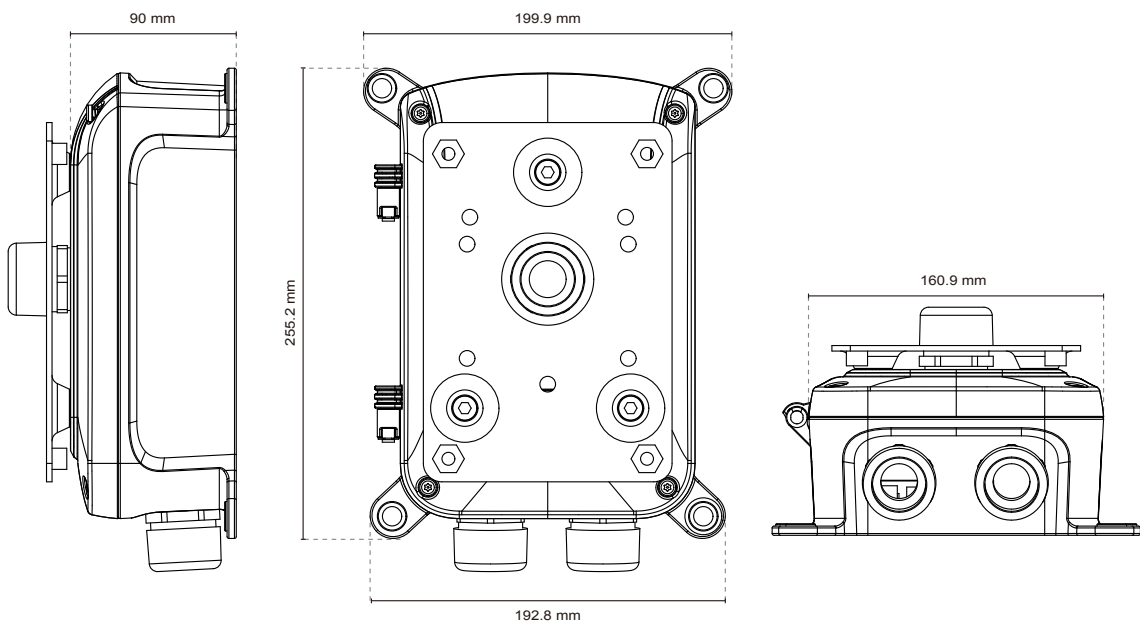

JB-100

Junction Box

Technical Specifications

Model	JB-100
Construction	Aluminum + SPCC
Dimensions (L x W x H)	255.2 x 199.9 x 130 mm
Weather Rating	IP67
Vandal Proof	IK10
Inner Dimensions	170 x 140 x 66 mm
Color	White
Max. Load	10 KG
Weight	2.02 KG
Connectors	PF 3/4"x2 + M25x1
Supported Models	Camera Housing:A10/P20/A50/P60 Series Mount Bracket : BK-100, BK-101 Pole Mount:AT-100,AT-101 Corner Mount : AT-200 Surge:SD-101

PB-024-1AC

Outdoor Power Box

Technical Specifications

Model	PB-024-1AC
Construction	Aluminum
Dimensions (L x W x H)	255.2 x 199.9 x 90 mm
Input Power	115/230VAC
Output Power	24VAC/6A
Weather Rating	IP67
Vandal Proof	IK10
Color	White
Weight	3.35 KG
Connectors	PF 3/4"x1 + M25x1
Operating Temperature	-40°C ~ 60°C (-40°F ~ 140°F)
Storage Temperature	-40°C ~ 85°C (-40°F ~ 185°F)
Operating Humidity	10% to 90% non-condensing
Certification	CE, FCC, LVD
Supported Models	Camera Housing: A10/P20 Series Pole Mount: AT-100, AT-101 Corner Mount: AT-200 Surge: SD-101

PB-024-2AC

Outdoor Power/Junction Box

Technical Specifications

Model	PB-024-2AC
Construction	Aluminum
Dimensions (L x W x H)	255.2 x 199.9 x 90 mm
Input Power	115/230VAC
Output Power	24VAC/6A
Weather Rating	IP67
Vandal Proof	IK10
Color	White
Weight	3.35 KG
Connectors	PF 3/4"x1 + M25x1
Operating Temperature	-40°C ~ 60°C (-40°F ~ 140°F)
Storage Temperature	-40°C ~ 85°C (-40°F ~ 185°F)
Operating Humidity	10% to 90% non-condensing
Certification	CE, FCC, LVD
Supported Models	Camera Housing: A10/P20 Series Mount Bracket: BK-100, BK-101 Pole Mount: AT-100, AT-101 Corner Mount: AT-200 Surge: SD-101